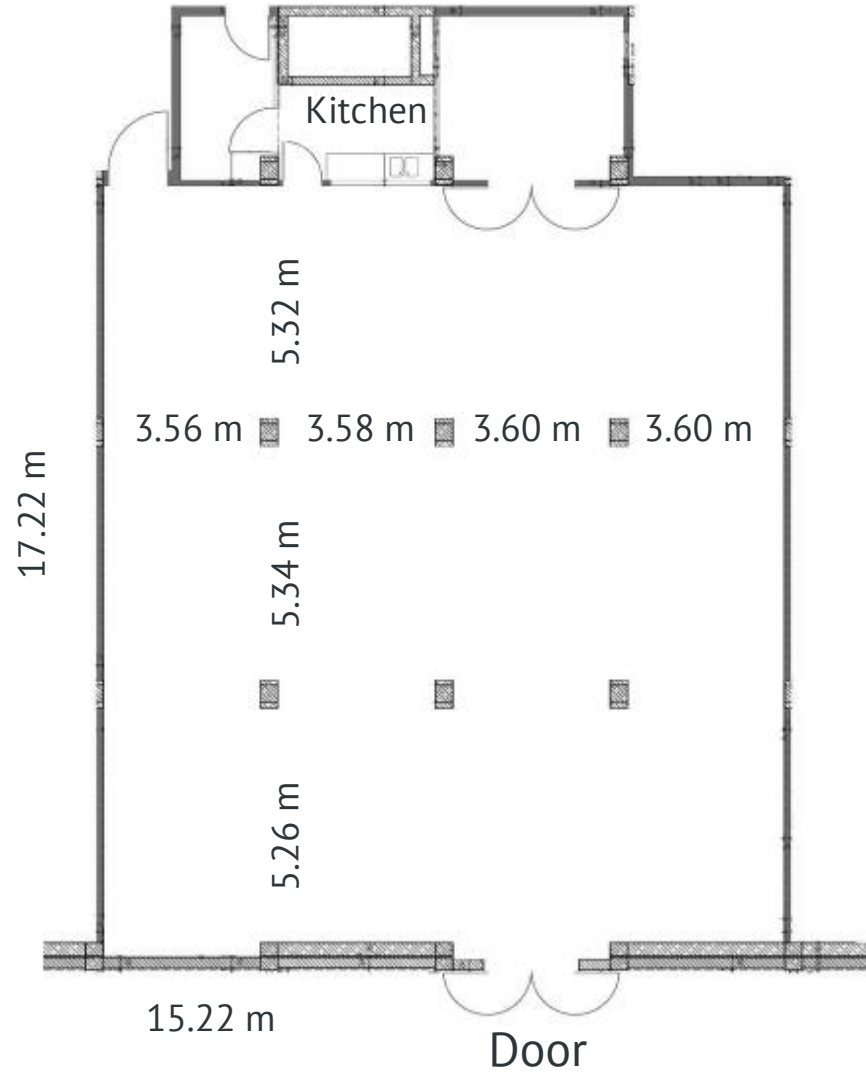

**whiteBOX**

a location of **eventfabrik**

**Venue info**

[page 2](#) introduction [page 3](#) ground plan [page 4](#) general information [page 5](#) electrical outlets [page 6](#) impressions  
[page 7](#) location plan [page 8](#) contact

whiteBOX is located in such creative surroundings.

The industrial charms of the room interior with rough floor and the ceiling of lined tubes and steel provides the perfect background for reception, lecture and workshops etc.

Please note that you are obliged to rent the event equipment in whiteBOX.ö

<b>Capacity</b>	Standing Theater seating Banquet seating	up to 200 PAX up to 198 PAX up to 66 PAX
<b>Dimensions</b>	Area: Length: Breadth: Room height:	272 m <sup>2</sup> 17.22 m 15.52 m 4.27 m
<b>Doors</b>	Breadth: Height:	max. 2.53 m max. 2.65 m
<b>WLAN bandwidth</b>	max. download: max. upload:	20 mbit/s 20 mbit/s