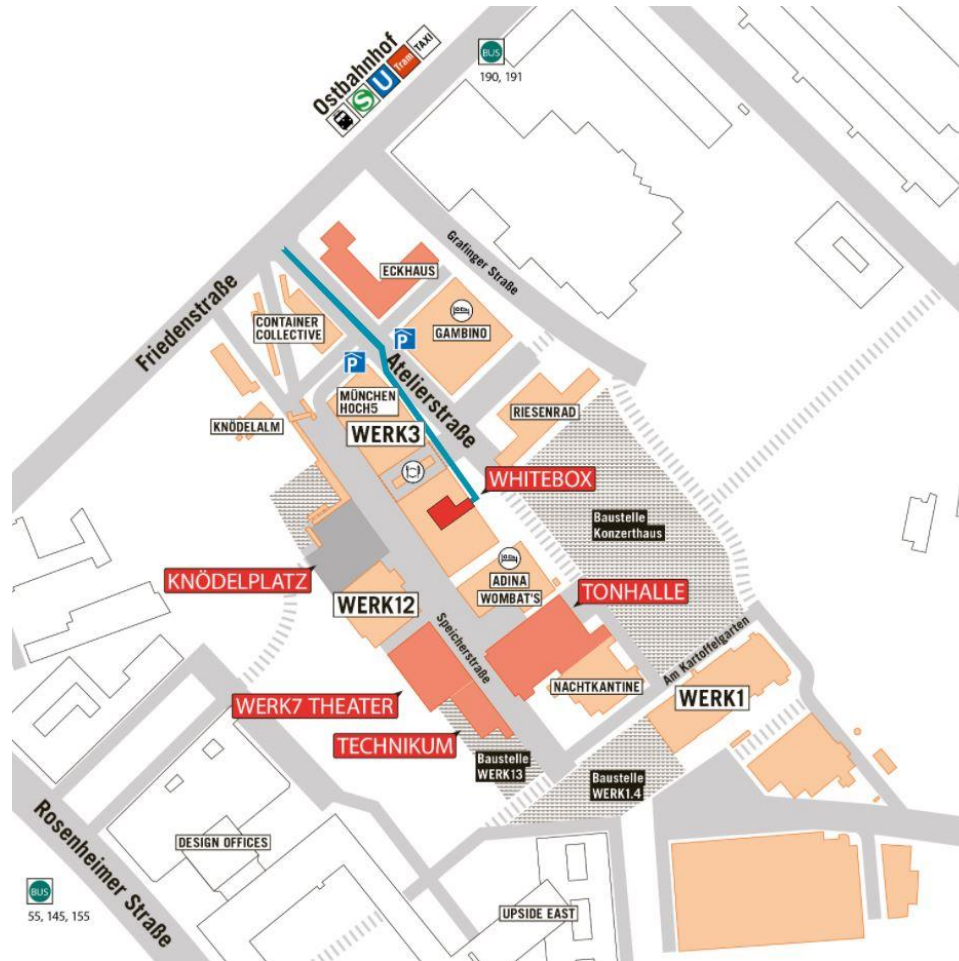

**whiteBOX**

a location of **eventfabrik**

**Venue info**

[page 2](#) introduction [page 3](#) ground plan [page 4](#) general information [page 5](#) electrical outlets [page 6](#) impressions  
[page 7](#) location plan [page 8](#) contact

Please note that you are obliged to rent the event equipment in whiteBOX.ö

<b>Capacity</b>	Standing Theater seating Banquet seating	up to 200 PAX up to 198 PAX up to 66 PAX
<b>Dimensions</b>	Area: Length: Breadth: Room height:	272 m <sup>2</sup> 17.22 m 15.52 m 4.27 m
<b>Doors</b>	Breadth: Height:	max. 2.53 m max. 2.65 m
<b>WLAN bandwidth</b>	max. download: max. upload:	20 mbit/s 20 mbit/s

impressions – exhibition and event character

Werkviertel-Mitte is located directly between Haidhausen and Berg am Laim in Munich East.

Thanks to its neighbor of Munich East Station the site is optimally connected with regional and national transportations.

Only three stations to the central Munich and first-class connection to the downtown as well as to highways offer us time-saving comfort.

Same applies to short routes to industrial fairs and Munich airport.