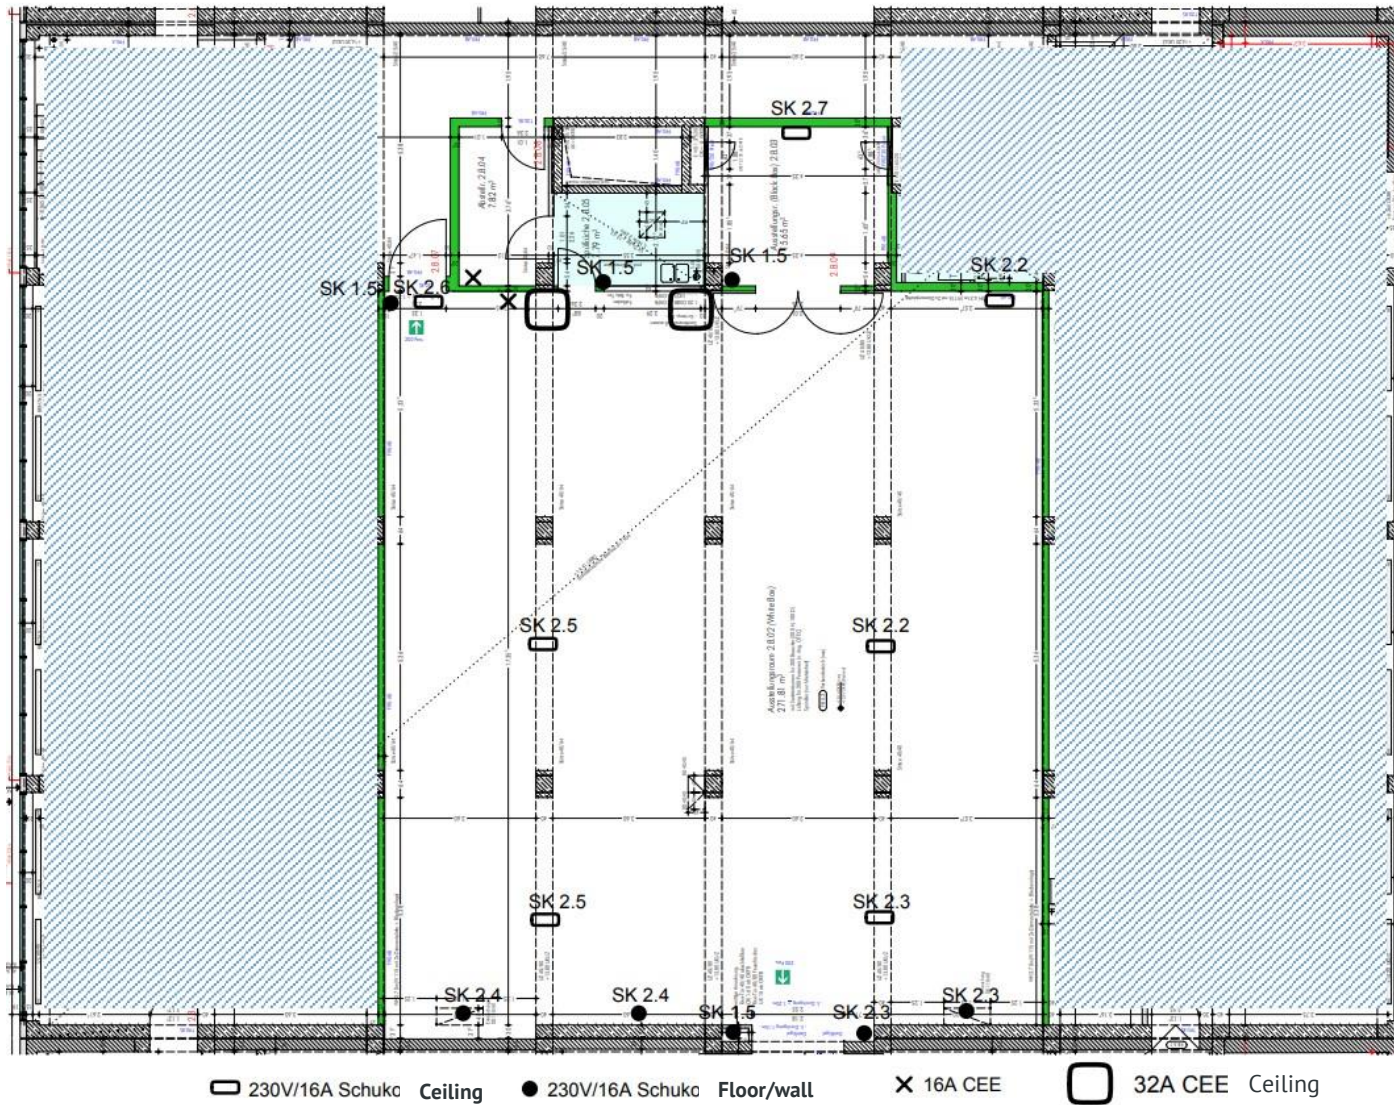

whiteBOX is located in such creative surroundings.

The industrial charms of the room interior with rough floor and the ceiling of lined tubes and steel provides the perfect background for reception, lecture and workshops etc.

Please note that you are obliged to rent the event equipment in whiteBOX.ö

<b>Capacity</b>	Standing Theater seating Banquet seating	up to 200 PAX up to 198 PAX up to 66 PAX
<b>Dimensions</b>	Area: Length: Breadth: Room height:	272 m <sup>2</sup> 17.22 m 15.52 m 4.27 m
<b>Doors</b>	Breadth: Height:	max. 2.53 m max. 2.65 m
<b>WLAN bandwidth</b>	max. download: max. upload:	20 mbit/s 20 mbit/s