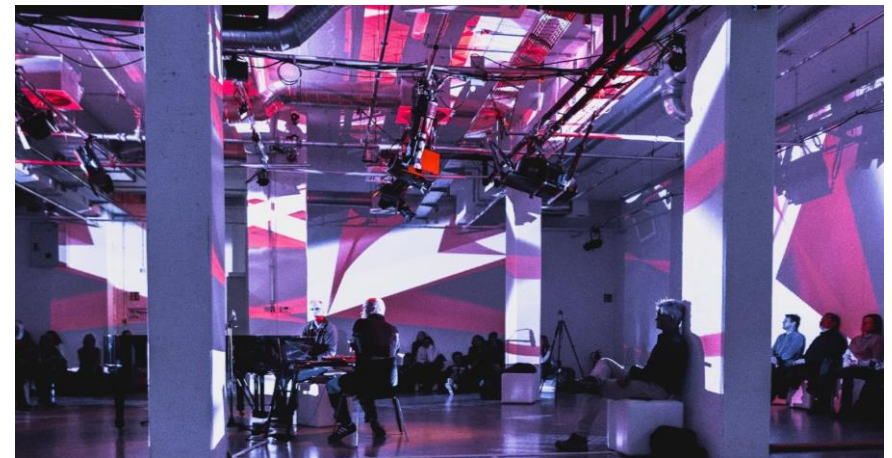

impressions – exhibition and event character