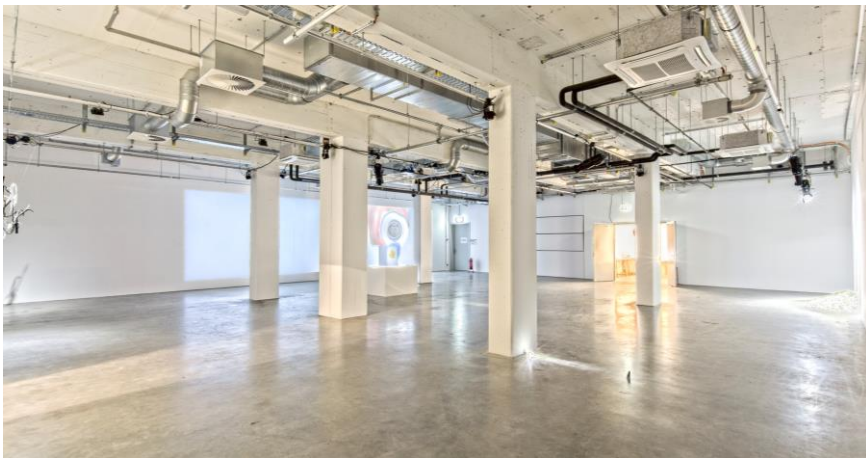

impressions – exhibition and event character