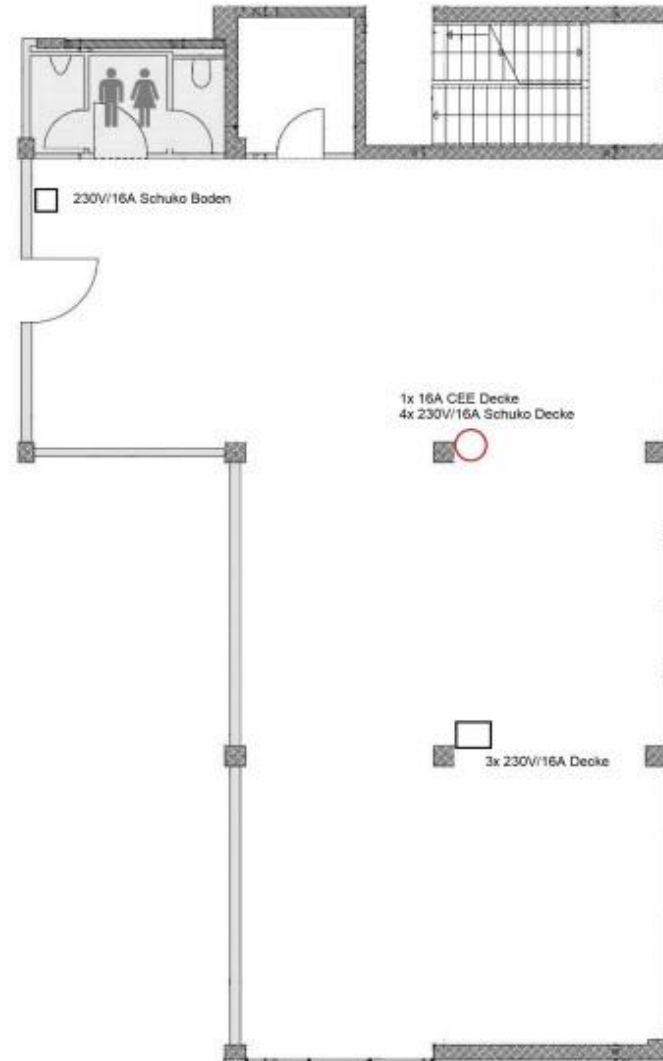

gastATELIER with a clear spacious window is found in a creative surrounding on 3rd floor in WERK3 building.

The industrial charms of the room interior with a rough floor and a ceiling braided with pipes and steels creates perfect background for receptions, lectures and workshops.

✦ **Graphic design service**

Posters, flyer, banner, wristbands, tickets and give-aways and many more

Please note that you are obliged to rent the event equipment in gastATELIER.

Capacity	No seating arrangement Theatre style seating Banquet style seating	30 pers. 30 pers. 30 pers.
Dimensions	Area: Length: Breadth: Ceiling height:	163 m ² 17.5 m 7.8 m 2.8 m
Doors	Breadth: Height:	max. 1.17 m max. 2.45 m
WLAN Bandwidth	max. download: max. upload:	20 Mbps 20 Mbps