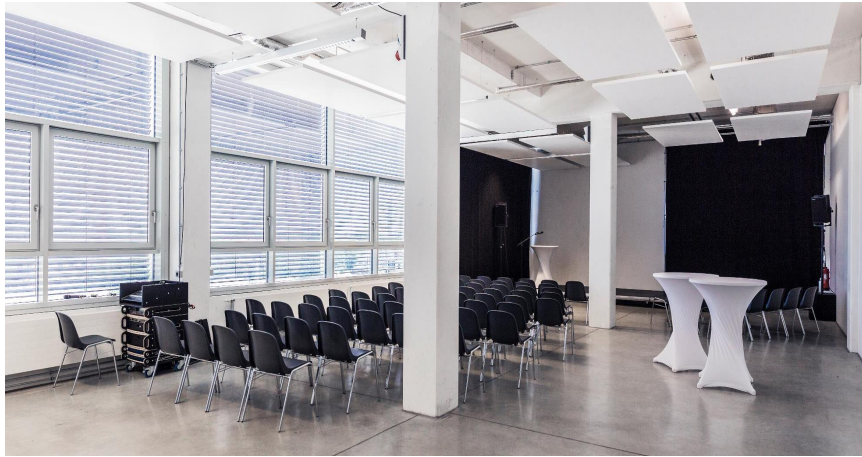

impressions – conference and event character