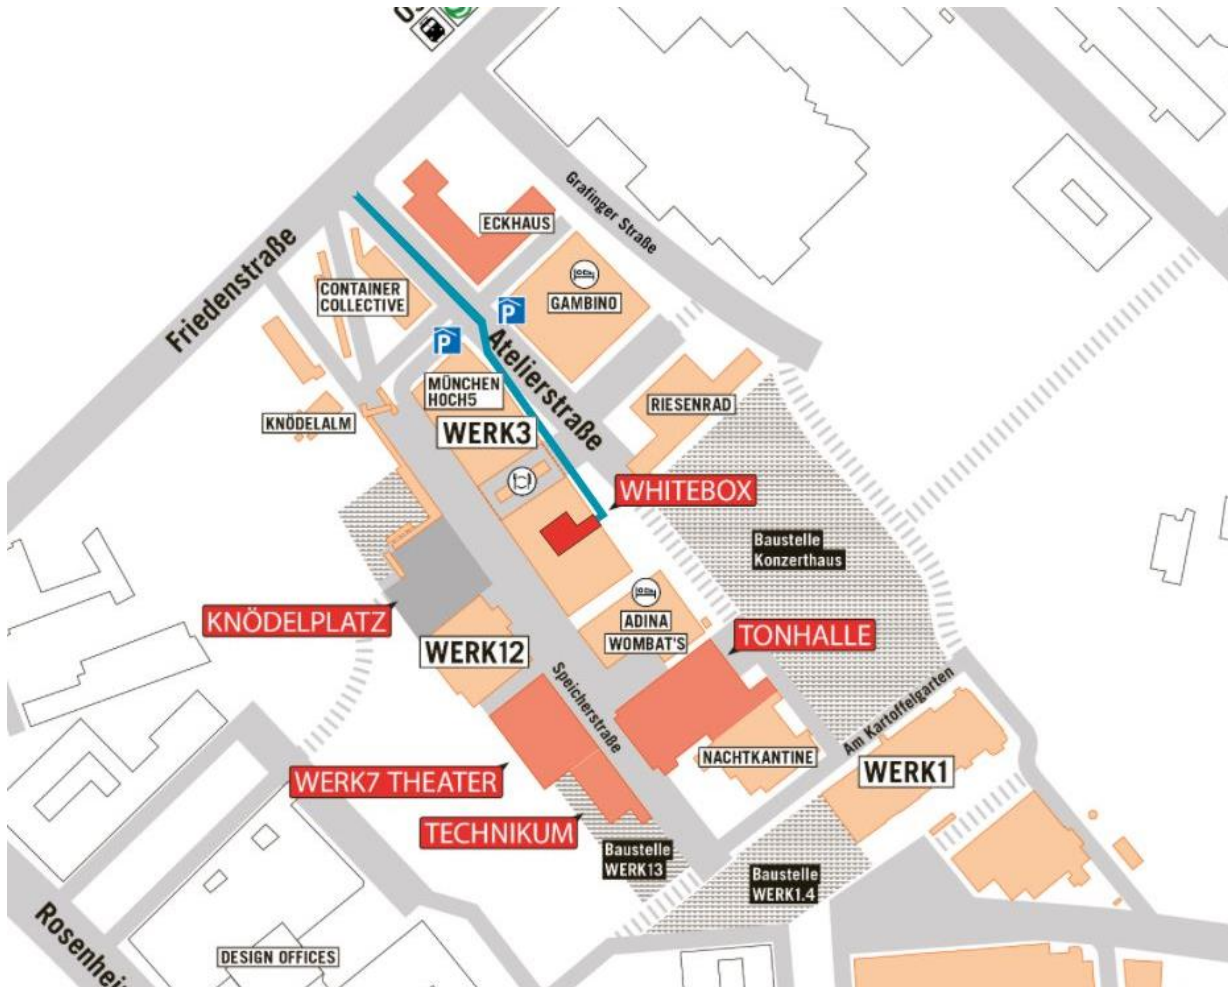

gastATELIER

a location of **eventfabrik**

Venue info

[page 2 introduction](#) [page 3 ground plan](#) [page 4 general information](#) [page 5 power connection](#) [page 6 impressions](#)
[page 7 location plan](#) [page 8 contact](#)

impressions – conference and event character

location plan

Werkviertel-Mitte is located directly between Haidhausen and Berg am Laim in Munich East.

Thanks to its neighbor of Munich East Station the site is optimally connected with regional and national transportations.

Only three stations to the central Munich and first-class connection to the downtown as well as to highways offer us time-saving comfort.

Same applies to short routes to industrial fairs and Munich airport.