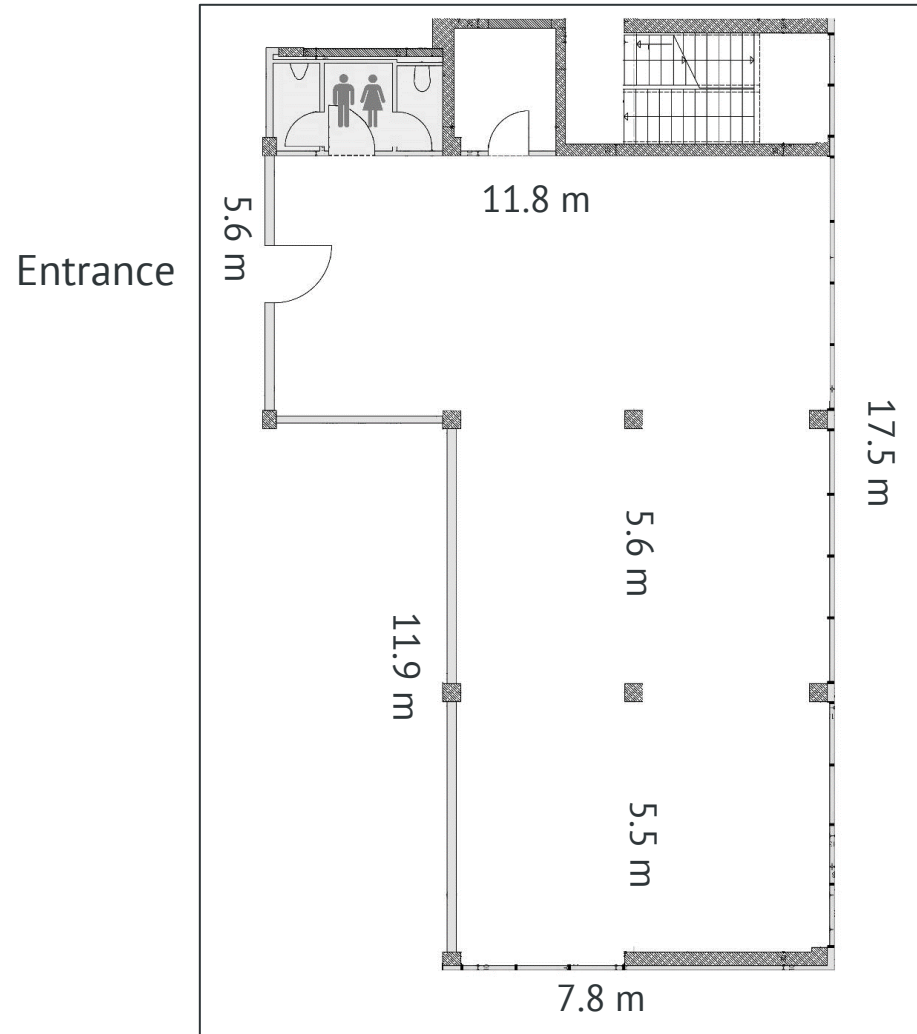

✦ **Graphic design service**

Posters, flyer, banner, wristbands, tickets and give-aways and many more

Please note that you are obliged to rent the event equipment in gastATELIER.

Capacity	No seating arrangement Theatre style seating Banquet style seating	30 pers. 30 pers. 30 pers.
Dimensions	Area: Length: Breadth: Ceiling height:	163 m ² 17.5 m 7.8 m 2.8 m
Doors	Breadth: Height:	max. 1.17 m max. 2.45 m
WLAN Bandwidth	max. download: max. upload:	20 Mbps 20 Mbps