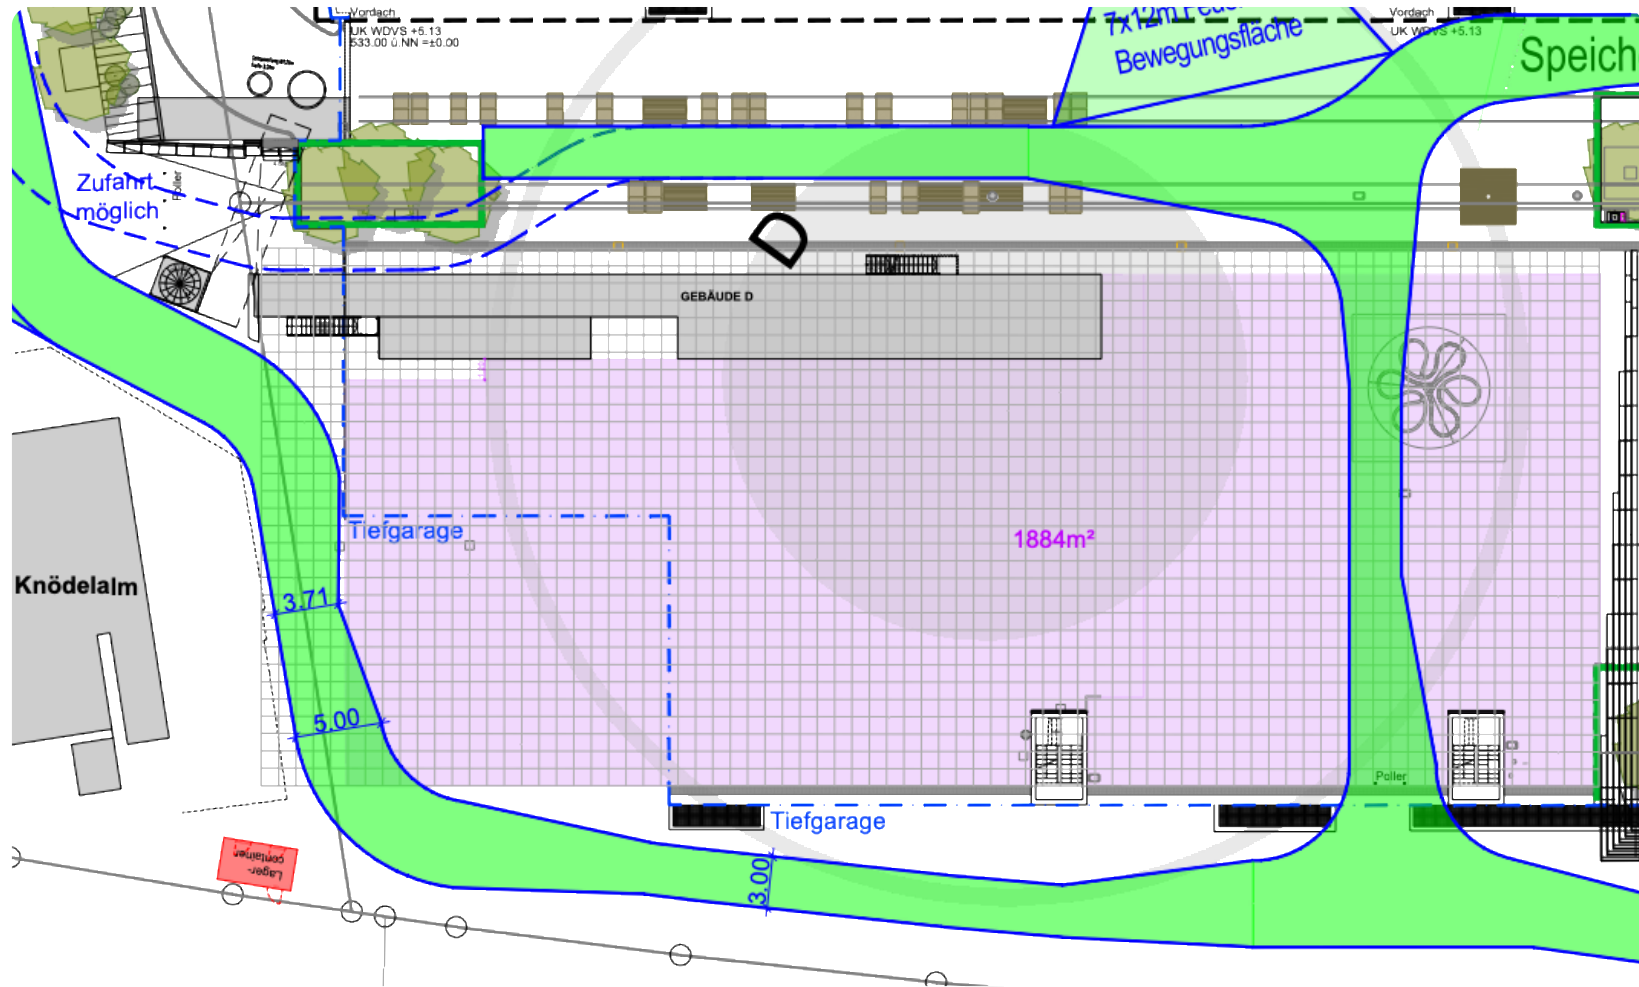

total ground plan