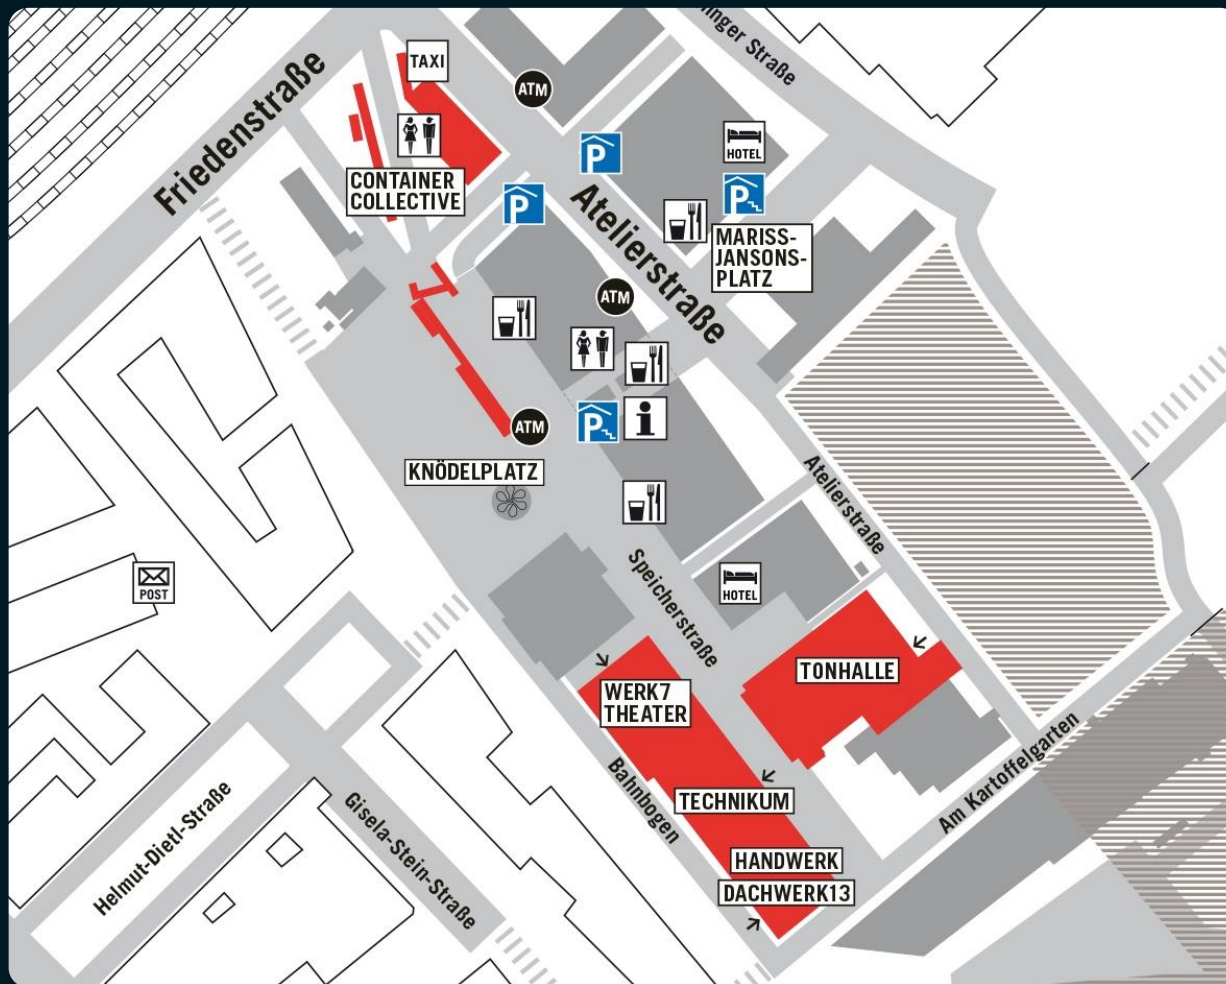

impressions – top views & festival ambience

impressions – top views & festival ambience

impressions – festival and event ambience

impressions – festival and event ambience

impressions – festival and event ambience

location plan

Werksviertel-Mitte is located directly between Haidhausen and Berg am Laim in Munich East.

Thanks to its proximity to the Munich East Station the site is optimally connected with regional and national transportation.

Only three stations to Munich Central Station and first class connection to downtown as well as to highways offer time-saving comfort.

Same applies to short routes to industrial fairs and Munich airport.