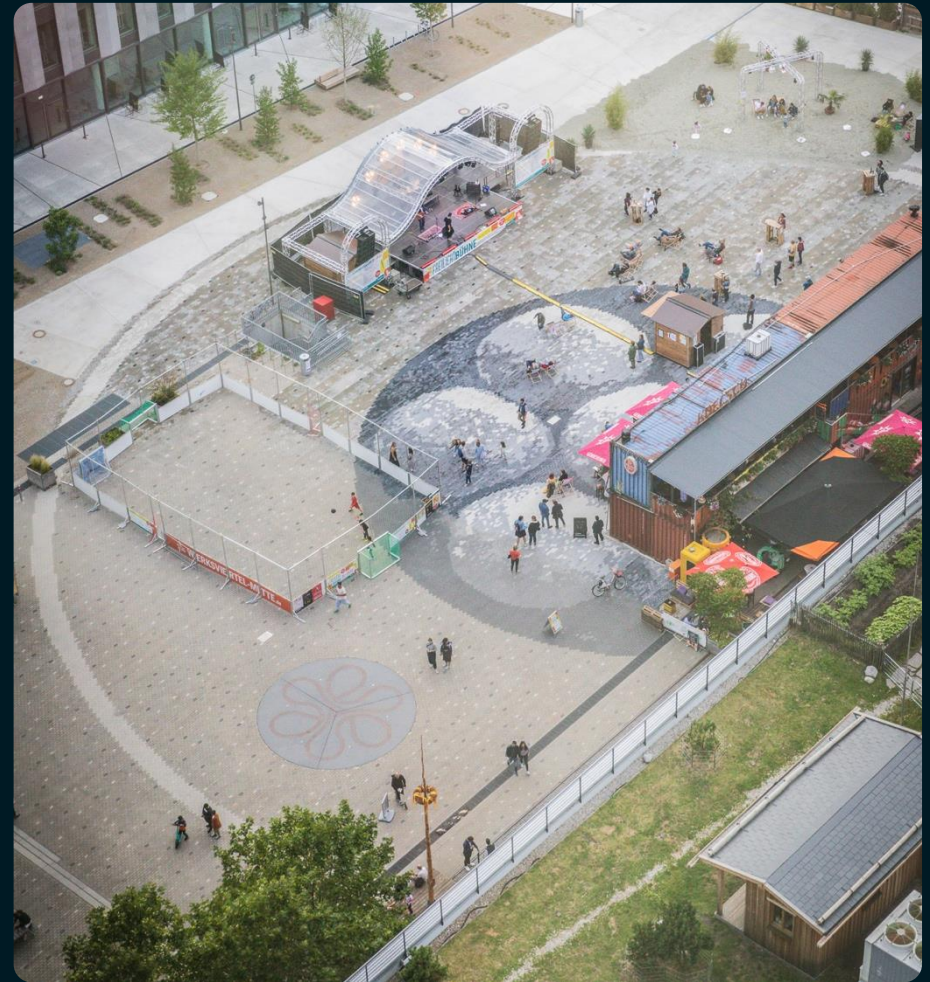

impressions – top views & festival ambience