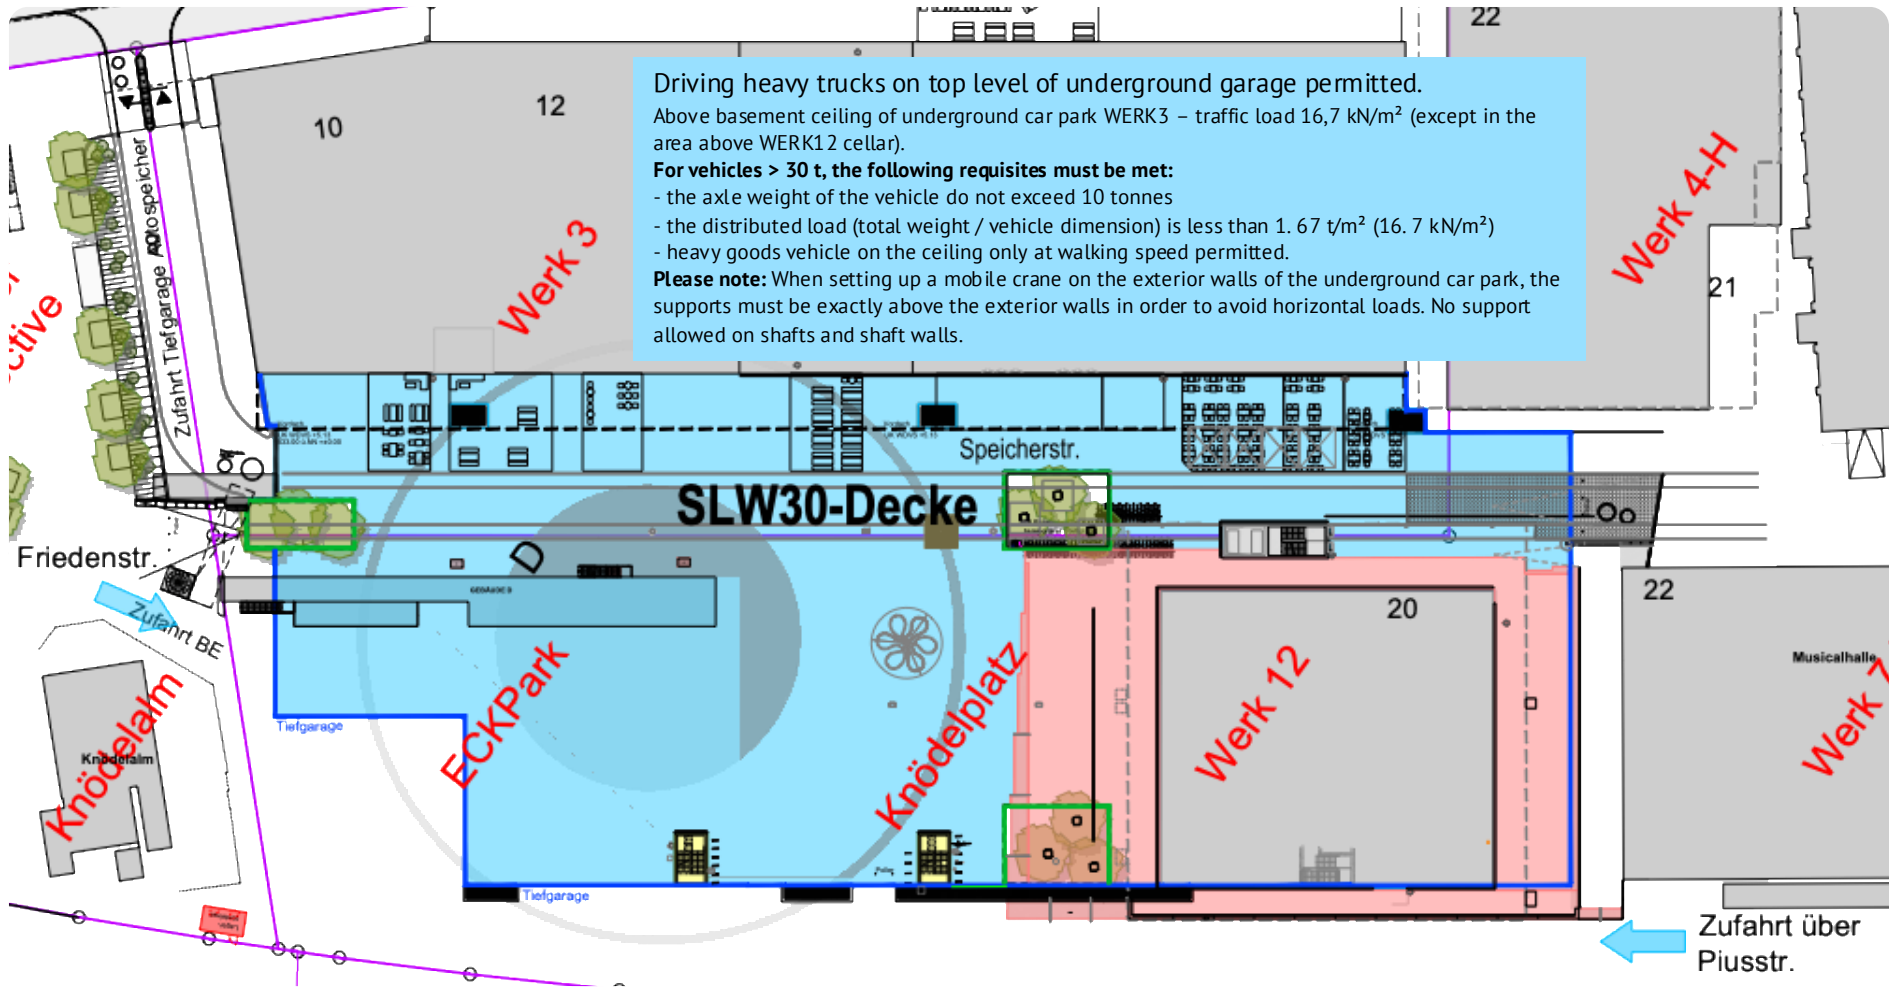

**1 x floor box large**

- 1 x CEE32A
- 1 x CEE16A
- 2 x Schuko plug 16A
- 1 x Water connection

**2 x permanent power connection**

- 1 x CEE63A
- 1 x CEE32A not accessible to us

loading details for parking garage

Driving heavy trucks on top level of underground garage permitted.  
 Above basement ceiling of underground car park WERK3 – traffic load 16,7 kN/m<sup>2</sup> (except in the area above WERK12 cellar).  
**For vehicles > 30 t, the following requisites must be met:**  
 - the axle weight of the vehicle do not exceed 10 tonnes  
 - the distributed load (total weight / vehicle dimension) is less than 1. 67 t/m<sup>2</sup> (16. 7 kN/m<sup>2</sup>)  
 - heavy goods vehicle on the ceiling only at walking speed permitted.  
**Please note:** When setting up a mobile crane on the exterior walls of the underground car park, the supports must be exactly above the exterior walls in order to avoid horizontal loads. No support allowed on shafts and shaft walls.