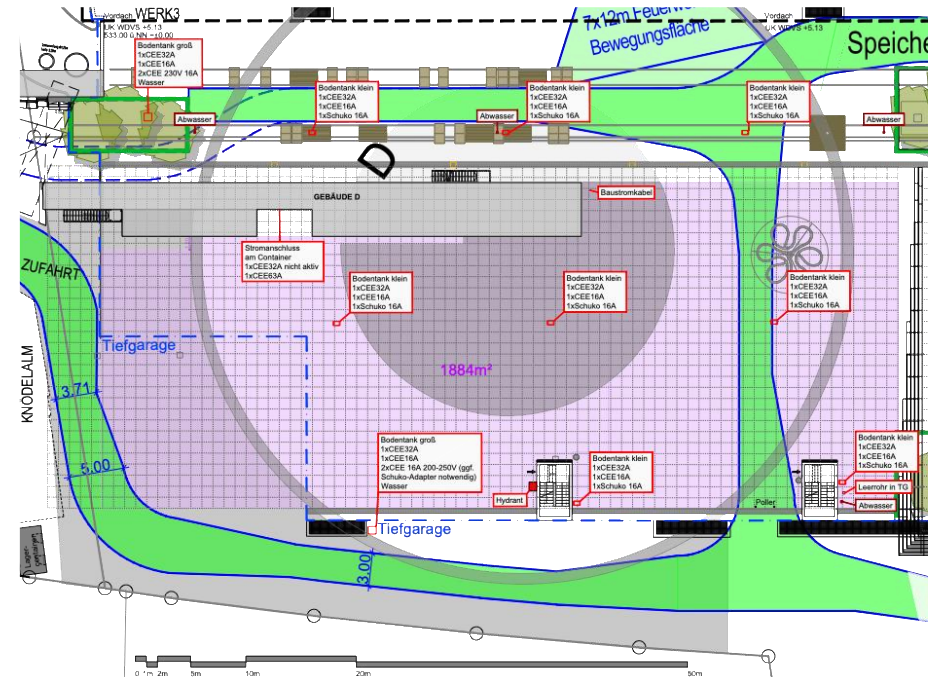

### Aerial work platform

Operating height	15.00 m
------------------	---------

Ladders on request

### W-LAN bandwidth

max. download	20 mbit/s
max. upload	20 mbit/s

power & water connection

**5 x floor box small**

- 1 x CEE32A
- 1 x CEE16A
- 1 x Schuko plug 16A

**1 x power distributor**

- 1 x CEE32A
- 1 x CEE16A
- 5 x Schuko plug 16A

**1 x floor box large**

- 1 x CEE32A
- 1 x CEE16A
- 2 x Schuko plug 16A
- 1 x Water connection

**2 x permanent power connection**

- 1 x CEE63A
- 1 x CEE32A not accessible to us

loading details for parking garage