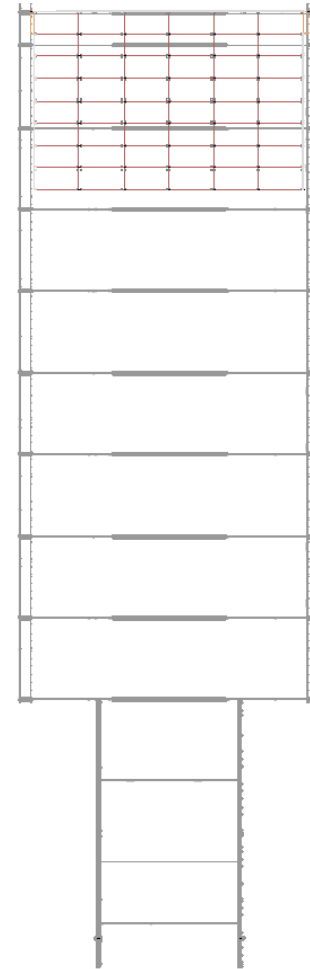

Capacity	Standing Theater style seating Banquette seating	up to 2,022 pers. up to 894 pers. up to 600 pers.
Multi-purpose stage	Standard:	12 x 8 x 1.2 m
Work equipment	Forklift, aerial work platform and ladders on request	
WLAN bandwidth	max. download: max. upload:	20 mbps 20 mbps

Floor area

Ground floor	1,002.99 m ²
First floor	230.47 m ²

Entire hall

Length	37.95 m	without main entrance
	47.92 m	with main entrance
Breadth	28.92 m	
Height	7.16 m	middle aisle
	4.31 m	side aisles

Middle aisle

Length	37.95 m
Breadth	13.55 m
Height	7.16 m

Side aisles

Length	37.95 m
Breadth	7.32 m
Height	4.31 m

Pillars

Height	4.31 m
Spaces	3.84 m

Gallery

Height	3.8 m – 4.1 m
---------------	---------------

Truck loading door

details can be found in following plans

Forklift

Load capacity	maximum 1,860 kg
Operating height	4,950 mm
Drive type	electric

Articulating boom lift

Operating height	15 m
-------------------------	------

impressions – theatre style seating & conference