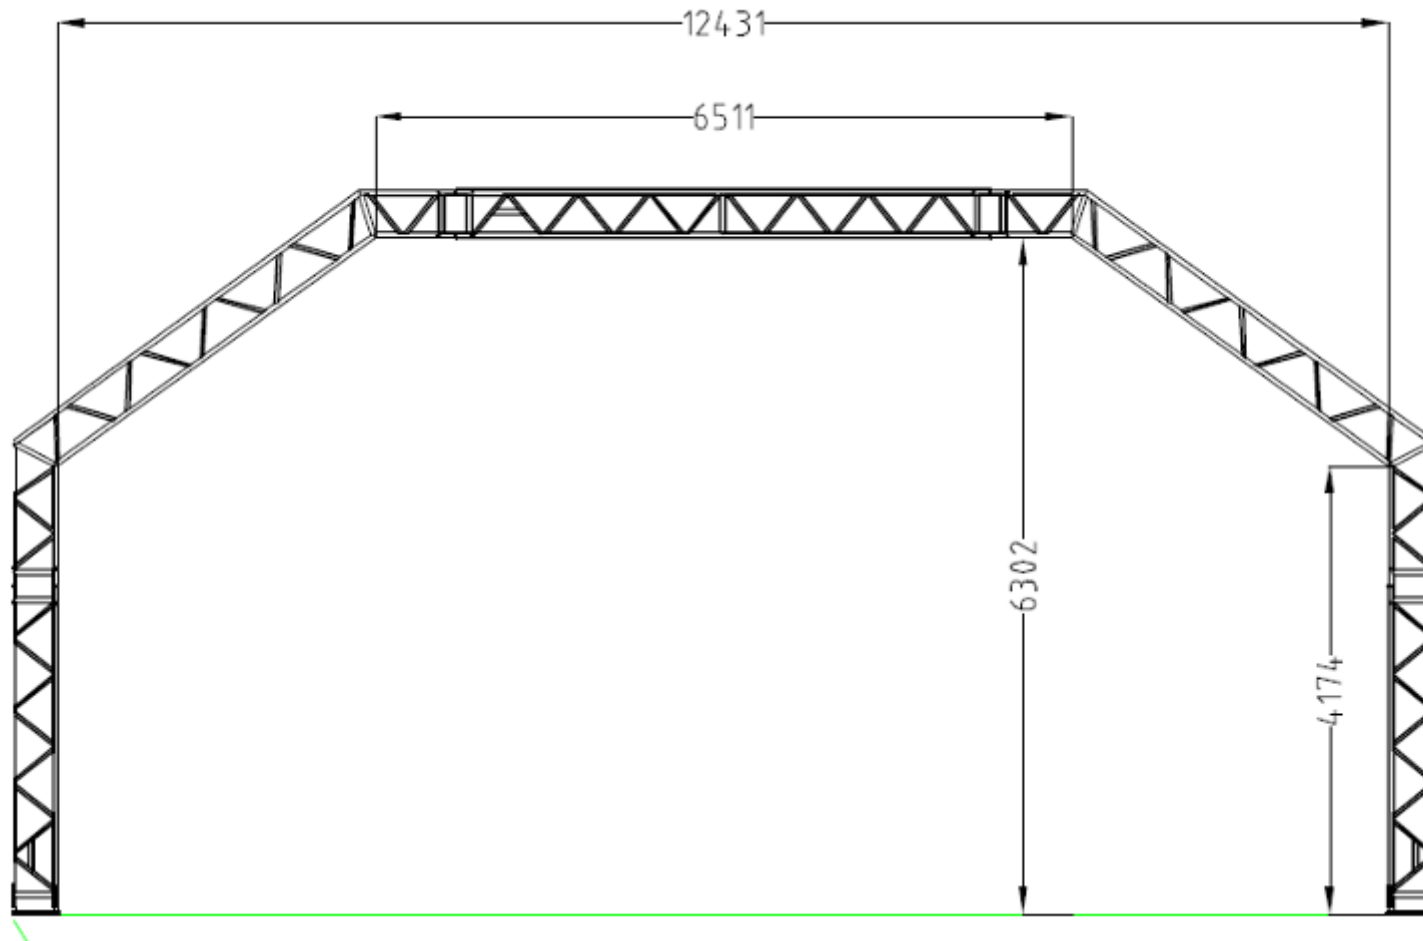

Length	37.95 m
Breadth	13.55 m
Height	7.16 m

Side aisles

Length	37.95 m
Breadth	7.32 m
Height	4.31 m

Pillars

Height	4.31 m
Spaces	3.84 m

Gallery

Height	3.8 m – 4.1 m
---------------	---------------

Truck loading door

details can be found in following plans

Forklift

Load capacity	maximum 1,860 kg
Operating height	4,950 mm
Drive type	electric

Articulating boom lift

Operating height	15 m
-------------------------	------

impressions – theatre style seating & conference