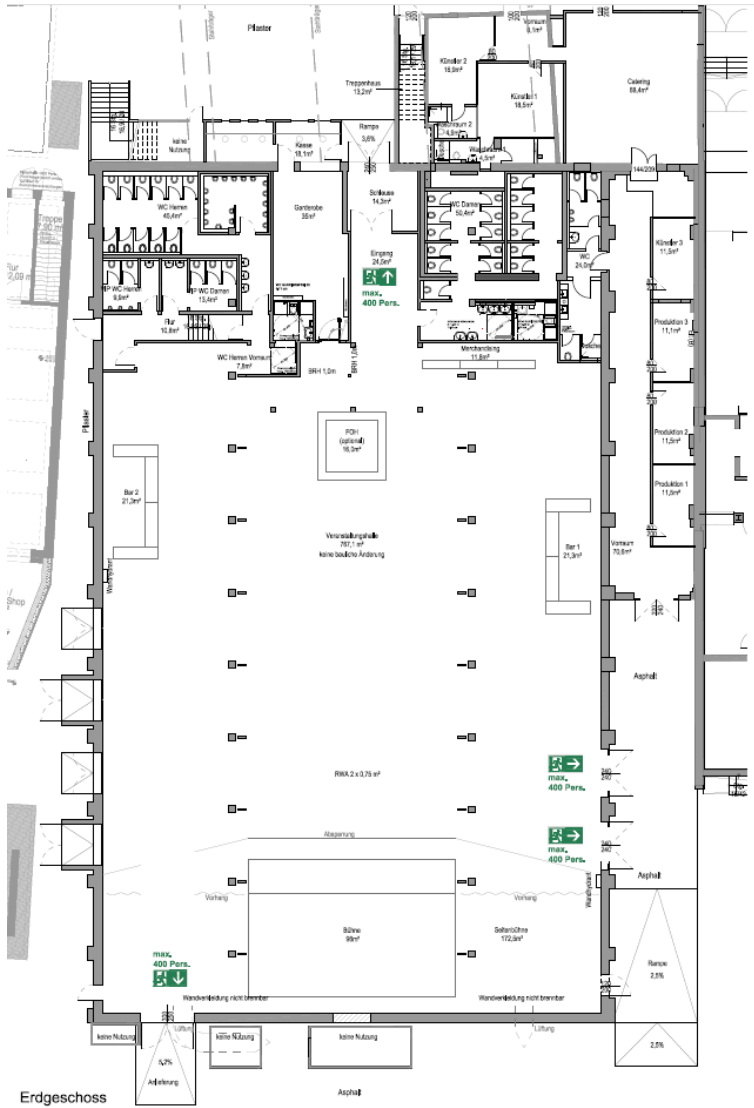

München
TonHalle
KONZERTE · MESSEN · VERANSTALTUNGEN

a location of  **eventfabrik**

Venue info

[page 2](#) introduction [page 3](#) ground plan [page 4](#) general information [page 5](#) dimensions [page 6](#) power connection [page 7](#) backstages
[page 8](#) stage & hanging truss adapter [pages 9-11](#) hanging truss adapter [page 12](#) work equipment [pages 13-17](#) impressions [page 18](#) location plan

Capacity	Standing Theater style seating Banquette seating	up to 2,022 pers. up to 894 pers. up to 600 pers.
Multi-purpose stage	Standard:	12 x 8 x 1.2 m
Work equipment	Forklift, aerial work platform and ladders on request	
WLAN bandwidth	max. download: max. upload:	20 mbps 20 mbps

Floor area

Ground floor	1,002.99 m ²
First floor	230.47 m ²

Entire hall

Length	37.95 m	without main entrance
	47.92 m	with main entrance
Breadth	28.92 m	
Height	7.16 m	middle aisle
	4.31 m	side aisles

Middle aisle

Length	37.95 m
Breadth	13.55 m
Height	7.16 m

Side aisles

Length	37.95 m
Breadth	7.32 m
Height	4.31 m

Pillars

Height	4.31 m
Spaces	3.84 m

Gallery

Height	3.8 m – 4.1 m
---------------	---------------

Truck loading door