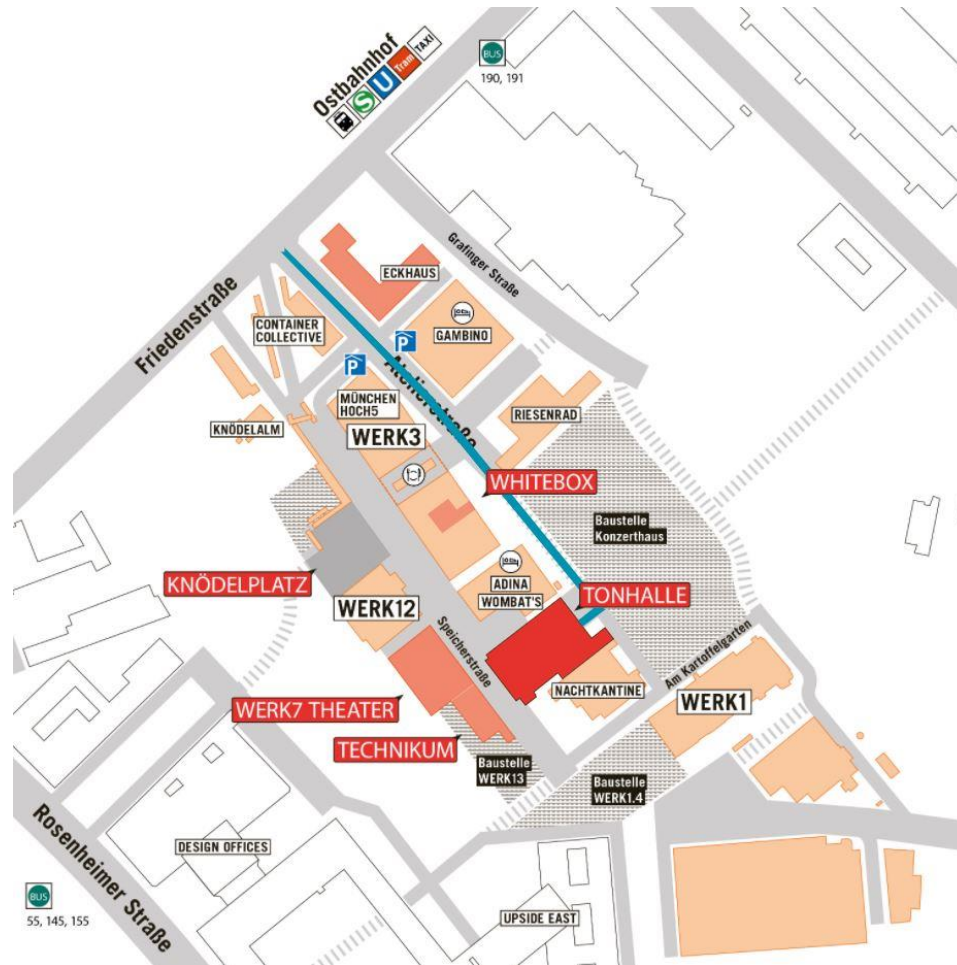

impressions – fashion show & concert

Werkviertel-Mitte is located directly between Haidhausen and Berg am Laim in Munich East.

Thanks to its neighbor of Munich East Station the site is optimally connected with regional and national transportations.