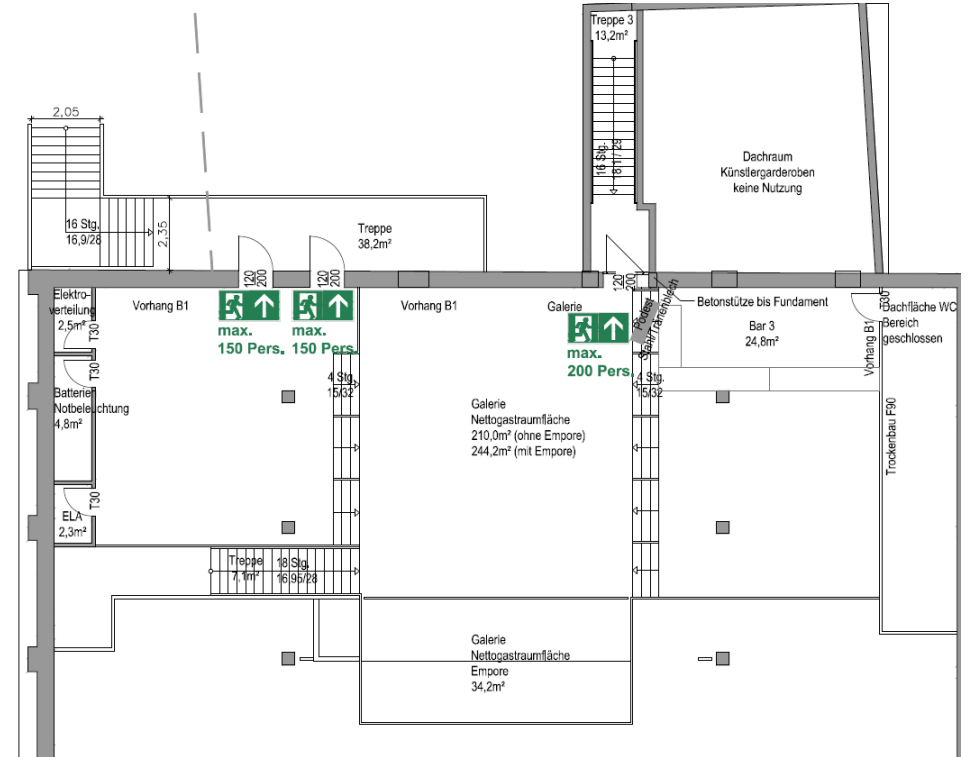

München
TonHalle
KONZERTE · MESSEN · VERANSTALTUNGEN

a location of  **eventfabrik**

Venue info

[page 2](#) introduction [page 3](#) ground plan [page 4](#) general information [page 5](#) dimensions [page 6](#) power connection [page 7](#) backstages
[page 8](#) stage & hanging truss adapter [pages 9-11](#) hanging truss adapter [page 12](#) work equipment [pages 13-17](#) impressions [page 18](#) location plan

Capacity	Standing Theater style seating Banquette seating	up to 2,022 pers. up to 894 pers. up to 600 pers.
Multi-purpose stage	Standard:	12 x 8 x 1.2 m
Work equipment	Forklift, aerial work platform and ladders on request	
WLAN bandwidth	max. download: max. upload:	20 mbps 20 mbps

Floor area

Ground floor	1,002.99 m ²
First floor	230.47 m ²

Entire hall

Length	37.95 m	without main entrance
	47.92 m	with main entrance
Breadth	28.92 m	
Height	7.16 m	middle aisle
	4.31 m	side aisles

Middle aisle

Length	37.95 m
Breadth	13.55 m
Height	7.16 m

Side aisles

Length	37.95 m
Breadth	7.32 m
Height	4.31 m

Pillars

Height	4.31 m
Spaces	3.84 m

Gallery

Height	3.8 m – 4.1 m
---------------	---------------

Truck loading door