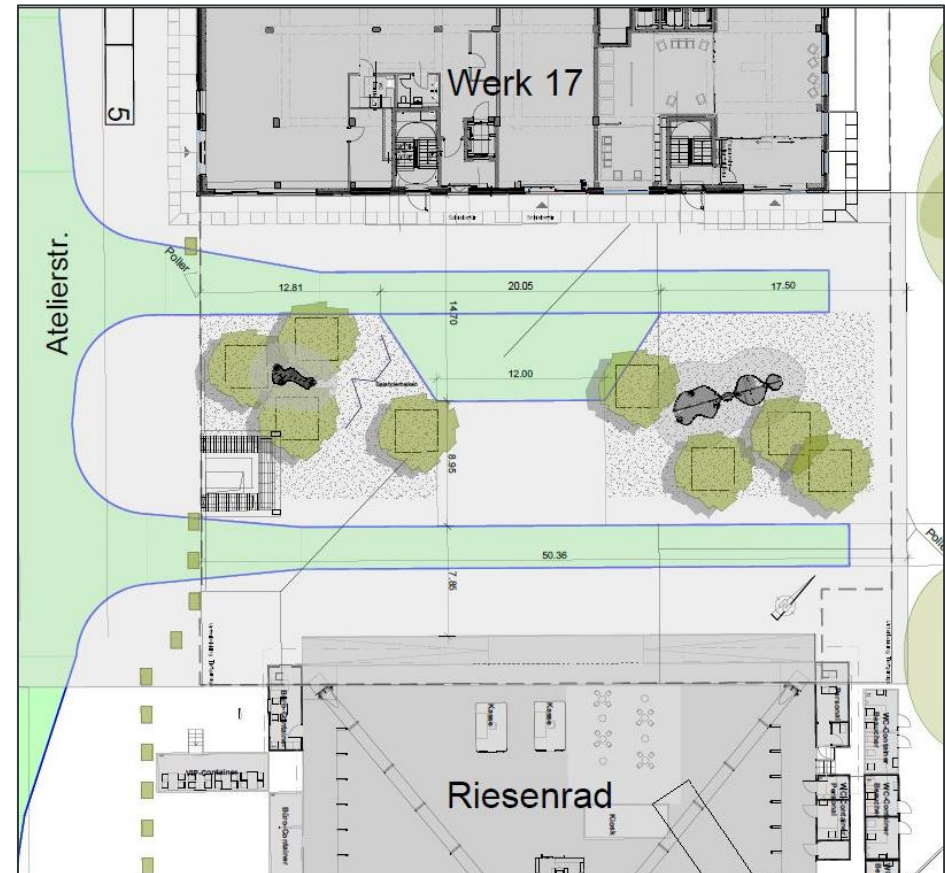

Ground plan, posters, flyers, banner, wristbands, tickets and give-aways and many more

Dimensions	Area: approx. 400 m ² Length: up to 32 m Breadth: 10 m to 20 m
Capacity	Standing audience up to 700 pax
Driveway	Breadth: min. 3.50 m
Work equipments	Fork lift, aerial work platform and ladders on request
Wi-Fi bandwidth	max. download: 20 mbit/s max. upload: 20 mbit/s

Floor space

open space approx. 400 m²

Dimension floor space

Length approx. 32 m

Breadth 10 m to 20 m

Driveway and loading

Breadth min. 3.50 m

Height min. 6.00 m, depending on access

Electricity and water connection

On request

Loading details

Registration and declaration of special vehicles

Forklift

Load capacity	max. 1,860 kg
Operating height	4,950 mm
Drive type	electric

Telescopic boom lift