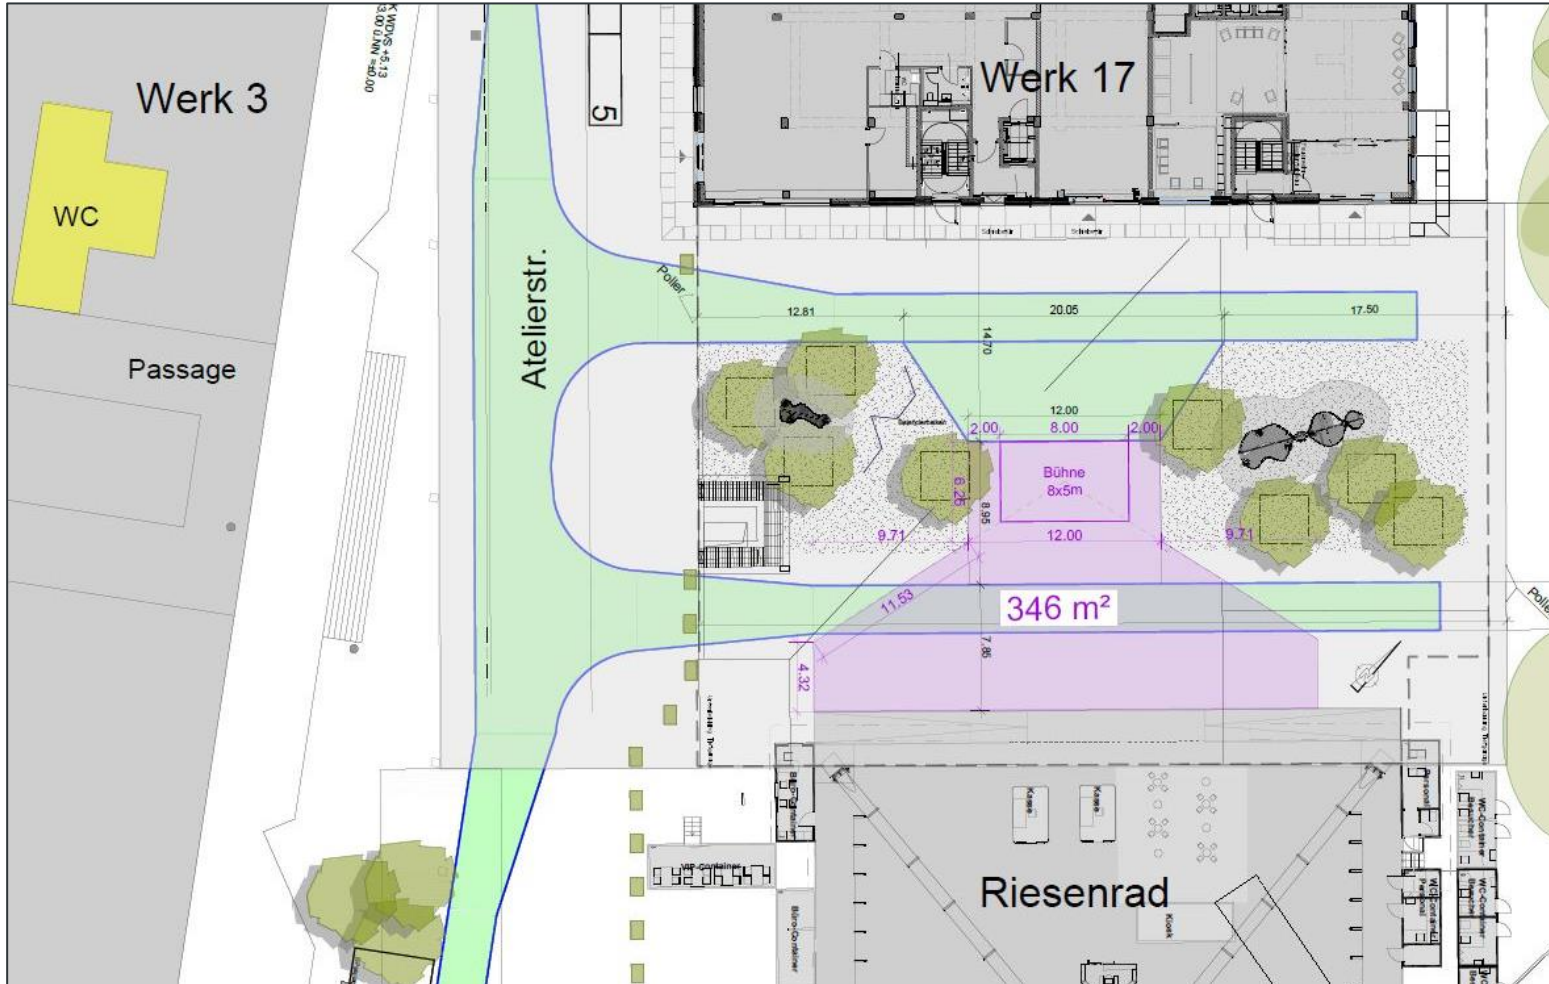

Ground plan, posters, flyers, banner, wristbands, tickets and give-aways and many more

Dimensions	Area: approx. 400 m ² Length: up to 32 m Breadth: 10 m to 20 m
Capacity	Standing audience up to 700 pax
Driveway	Breadth: min. 3.50 m
Work equipments	Fork lift, aerial work platform and ladders on request
Wi-Fi bandwidth	max. download: 20 mbit/s max. upload: 20 mbit/s

Floor space

open space approx. 400 m²

Dimension floor space

Length approx. 32 m

Breadth 10 m to 20 m

Driveway and loading

Breadth min. 3.50 m

Height min. 6.00 m, depending on access

Electricity and water connection

On request

Loading details

Registration and declaration of special vehicles

Forklift

Load capacity	max. 1,860 kg
Operating height	4,950 mm
Drive type	electric

Telescopic boom lift