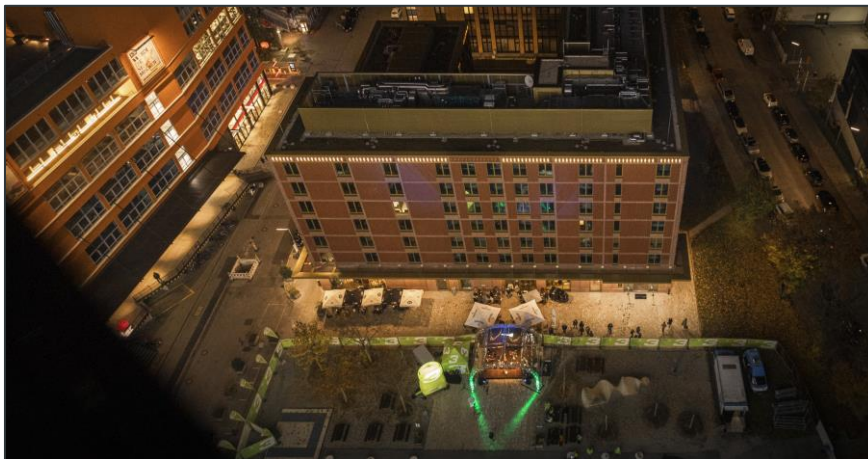

Between the main entrance of upcoming concert house and hotel Gambino, Mariss Janson's square is located – a busy and popular area surrounded by UMADUM Ferris wheel and gastronomic businesses.

Because of its well-attended central position in Werksviertel-Mitte, this 400 m² large square is ideal for roadshows, promotions or product presentations.

Operating height	15 m
-------------------------	------

impressions – top and side view

impressions – event character

impressions – festive ambiance

location plan

Werkviertel-Mitte is located directly between Haidhausen and Berg am Laim in Munich East. Thanks to its neighbor of Munich East Station the site is optimally connected with regional and national Transportations.