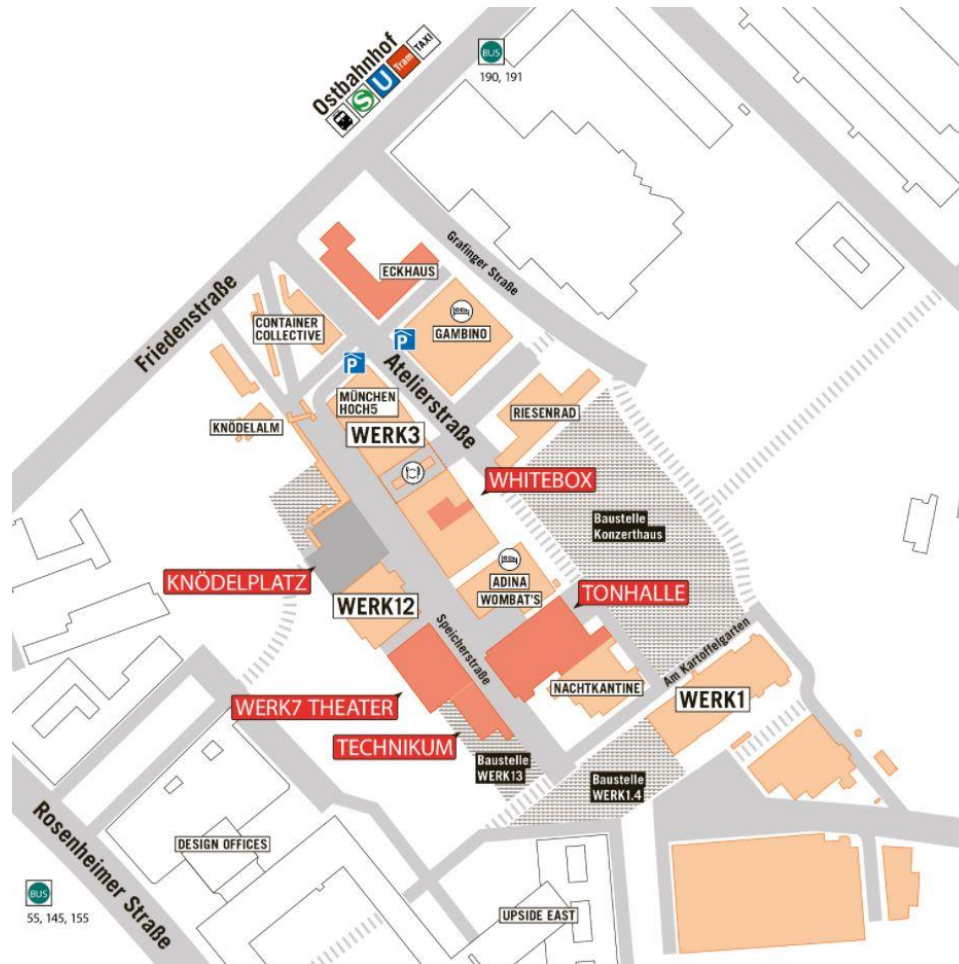

Mariss Jansons Platz

a location of **eventfabrik**

Venue info

[page 2](#) introduction [page 3](#) general information [page 4](#) ground plan [page 5](#) dimensions [page 6](#) electricity & water connections & loading details
[page 7](#) work equipments [page 8-10](#) impressions [page 11](#) location plan

Between the main entrance of upcoming concert house and hotel Gambino, Mariss Janson's square is located – a busy and popular area surrounded by UMADUM Ferris wheel and gastronomic businesses.

Because of its well-attended central position in Werksviertel-Mitte, this 400 m² large square is ideal for roadshows, promotions or product presentations.

Operating height	15 m
-------------------------	------

impressions – top and side view

impressions – event character

impressions – festive ambiance

location plan

Werkviertel-Mitte is located directly between Haidhausen and Berg am Laim in Munich East. Thanks to its neighbor of Munich East Station the site is optimally connected with regional and national Transportations.

Only three stations to the central Munich and first-class connection to the downtown as well as to highways offer us time-saving comfort.

Same applies to short routes to industrial fairs and Munich airport.