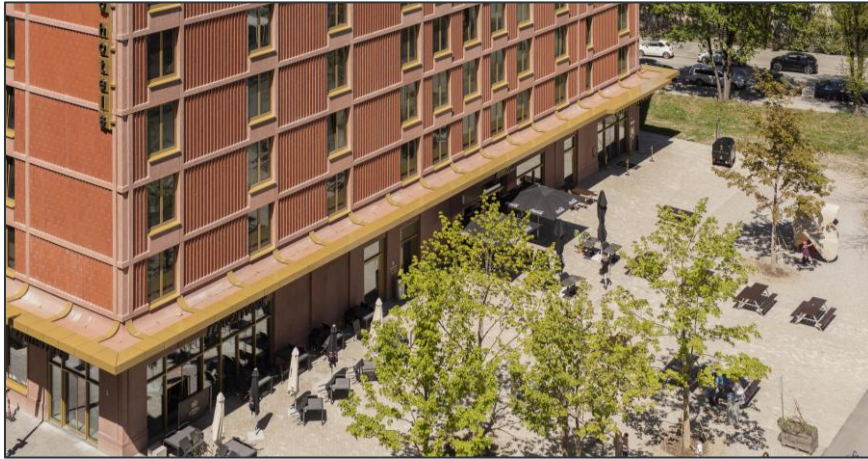

impressions – top and side view