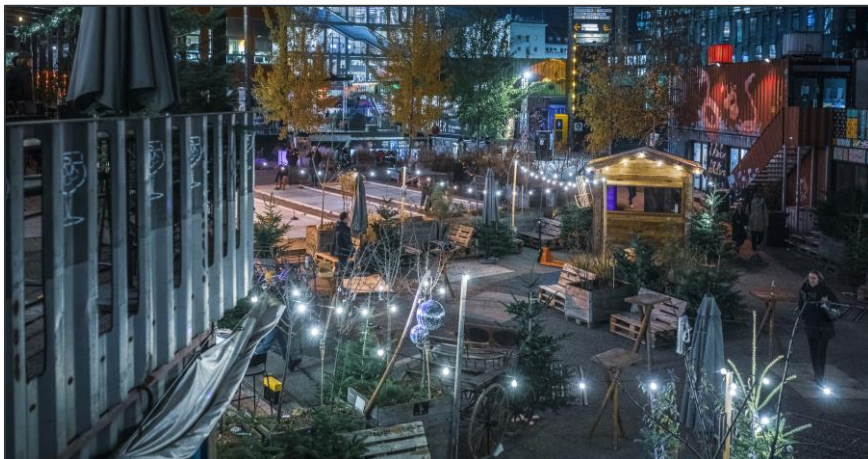

Werksviertel-Mitte walks you through a world of diversity and Container Collective is responsible for a special aspect of this diversity. A place for everything: gastronomy, art, culture and retail.

Container Collective consists of approximately 27 former shipping containers and shapes a temporary town with special flair, unique and creative atmosphere in the city.

Articulating boom lift

Operating height	15 m
------------------	------

impressions – top and side view

impressions – evening ambience

impressions – event characters

impressions – event characters

location plan