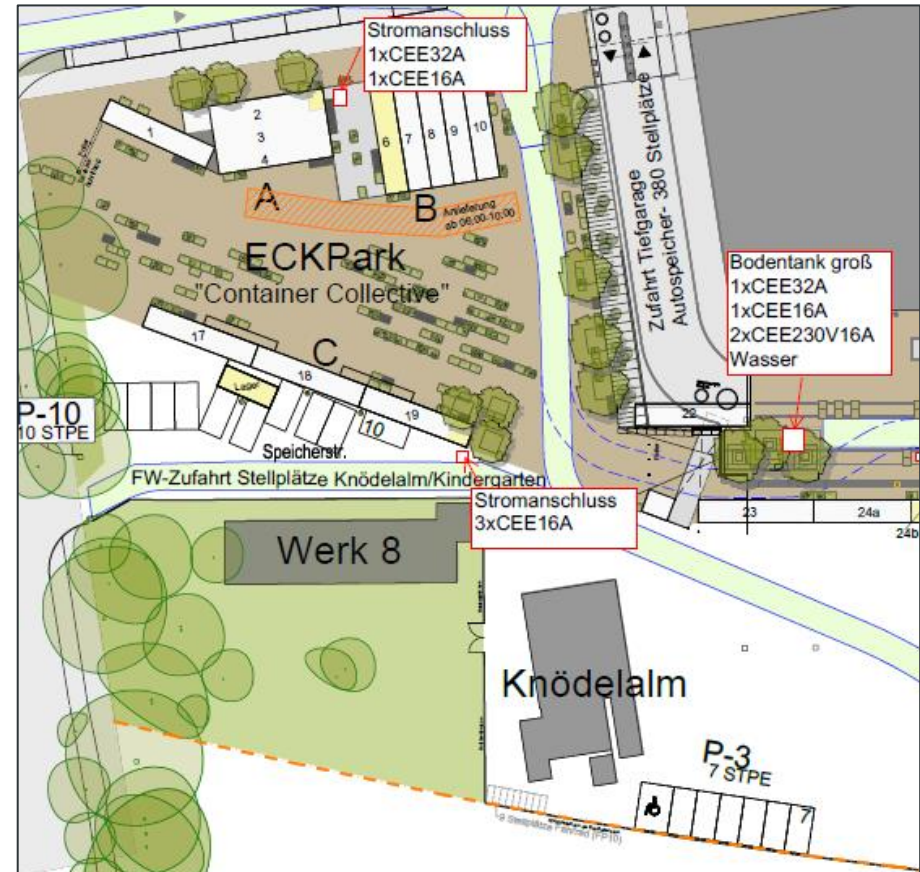

1 x power connector

- 1 x CEE 32A
- 1 x CEE 16A

1 x power connector

- 3 x CEE 16A

1 x large floor box

- 1 x CEE 32A
- 1 x CEE 16A
- 2 x socket 16A
- 1 x water connection