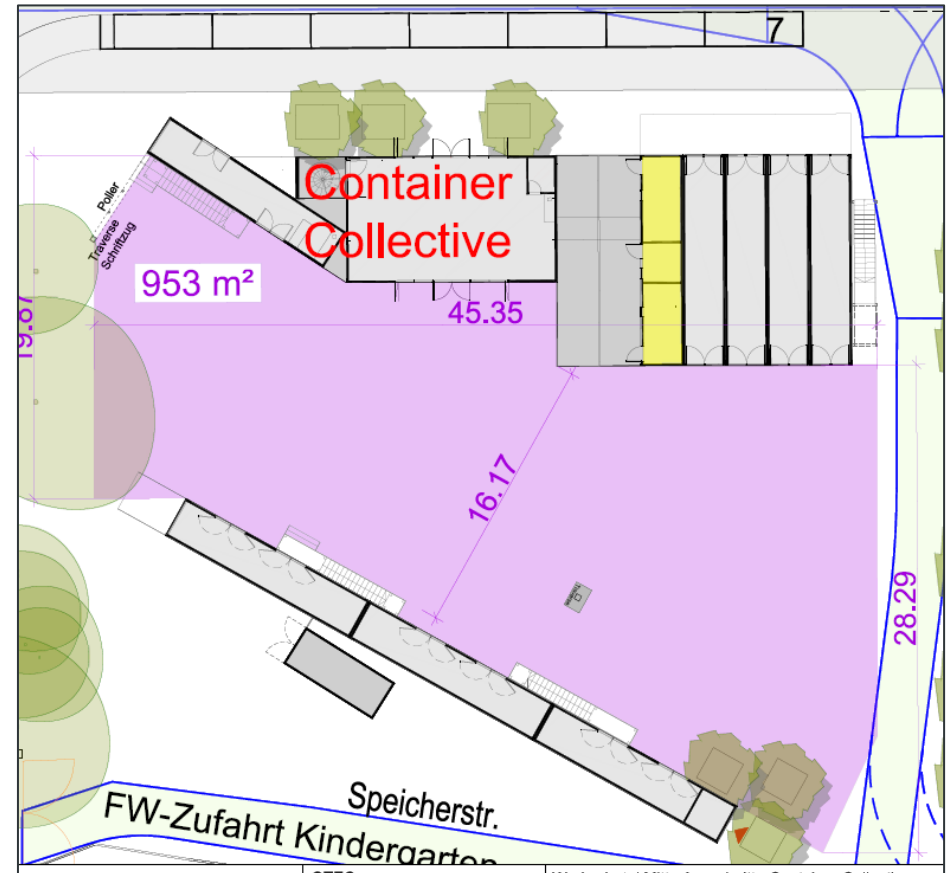

Graphic design service

Ground plan, posters, flyers, banner, wristbands, tickets and give-aways and many more.

Dimensions	Area: 953 m ² Length: up to 45 m Width: 16.17 m to 24 m
Capacity	Standing up to 1,100 pers. Theatre style seating up to 826 pers.
Driveways	Width: min. 3.5 m Height: min. 6 m, depending on access
Work equipment	Forklift, aerial device and ladders on request
WLAN bandwidth	max. download: 20 mbps max. upload: 20 mbps

Floor area

Free area 953 m²

Floor area dimensions

Length approx. 45 m

Width 16.17 m to 24 m

Driveways

Breadth min. 3.5 m

Height min. 6 m, depending on entrance

1 x power connector

- 1 x CEE 32A
- 1 x CEE 16A

1 x power connector

- 3 x CEE 16A

1 x large floor box

- 1 x CEE 32A
- 1 x CEE 16A
- 2 x socket 16A
- 1 x water connection

Forklift

Lifting capacity	max. 1,860 kg
Operating height	4,950 mm
Drive type	electric

Articulating boom lift

Operating height	15 m
------------------	------

impressions – top and side view

impressions – evening ambience

impressions – event characters

impressions – event characters

location plan