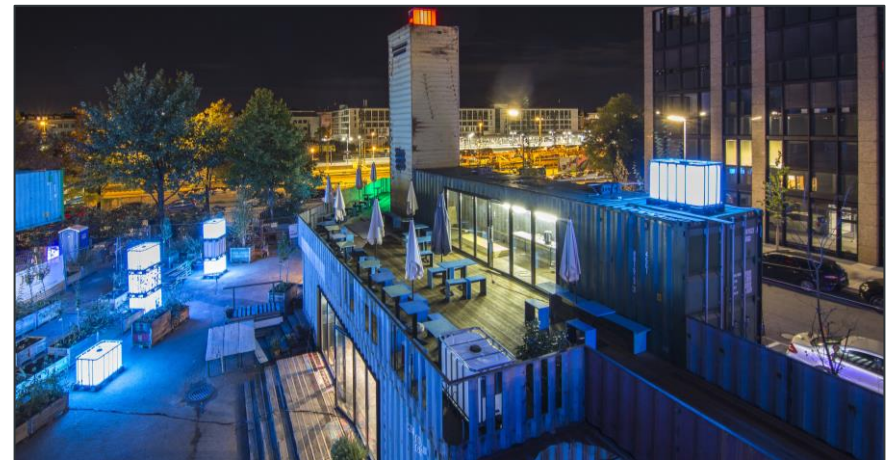

impressions – evening ambience