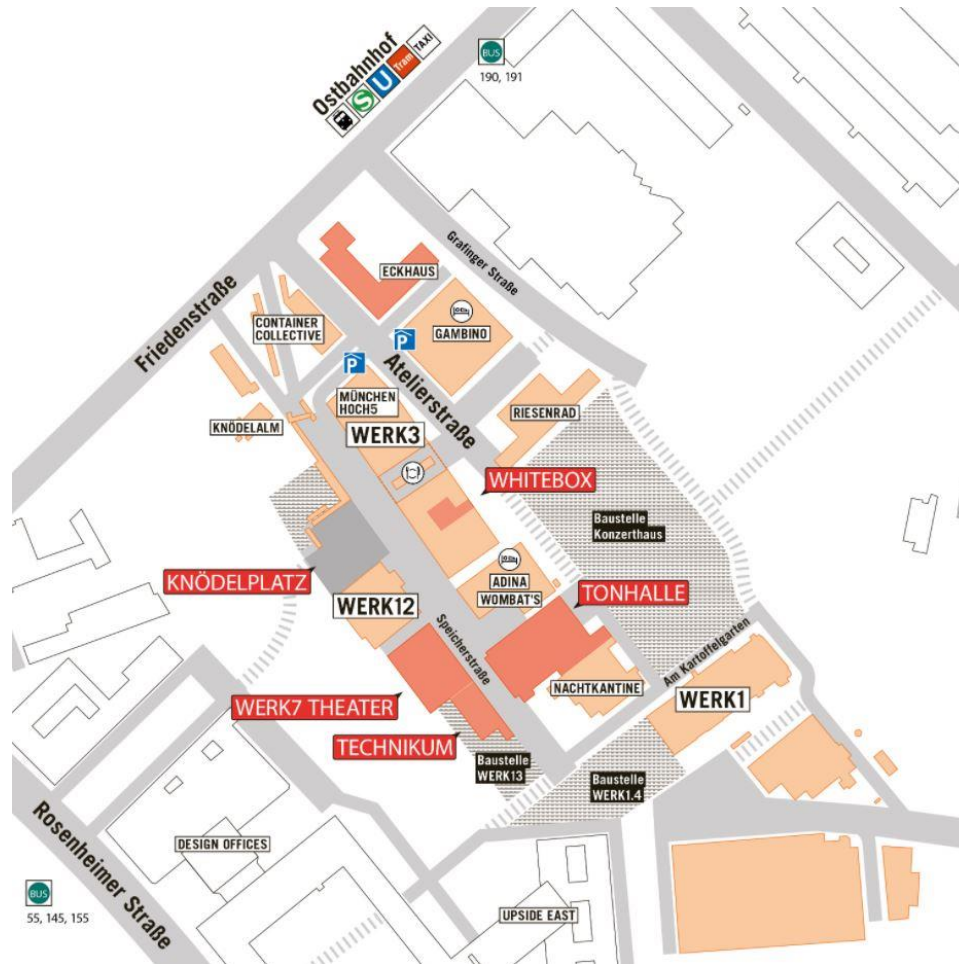

Articulating boom lift

Operating height	15 m
------------------	------

impressions – top and side view

impressions – evening ambience

impressions – event characters

impressions – event characters

location plan

Werkviertel-Mitte is located directly between Haidhausen and Berg am Laim in Munich East.

Thanks to its neighbor of Munich East Station the site is optimally connected with regional and national transportations.

Only three stations to the central Munich and first class connection to the downtown as well as to highways offer us time-saving comfort.

Same applies to short routes to industrial fairs and Munich airport.