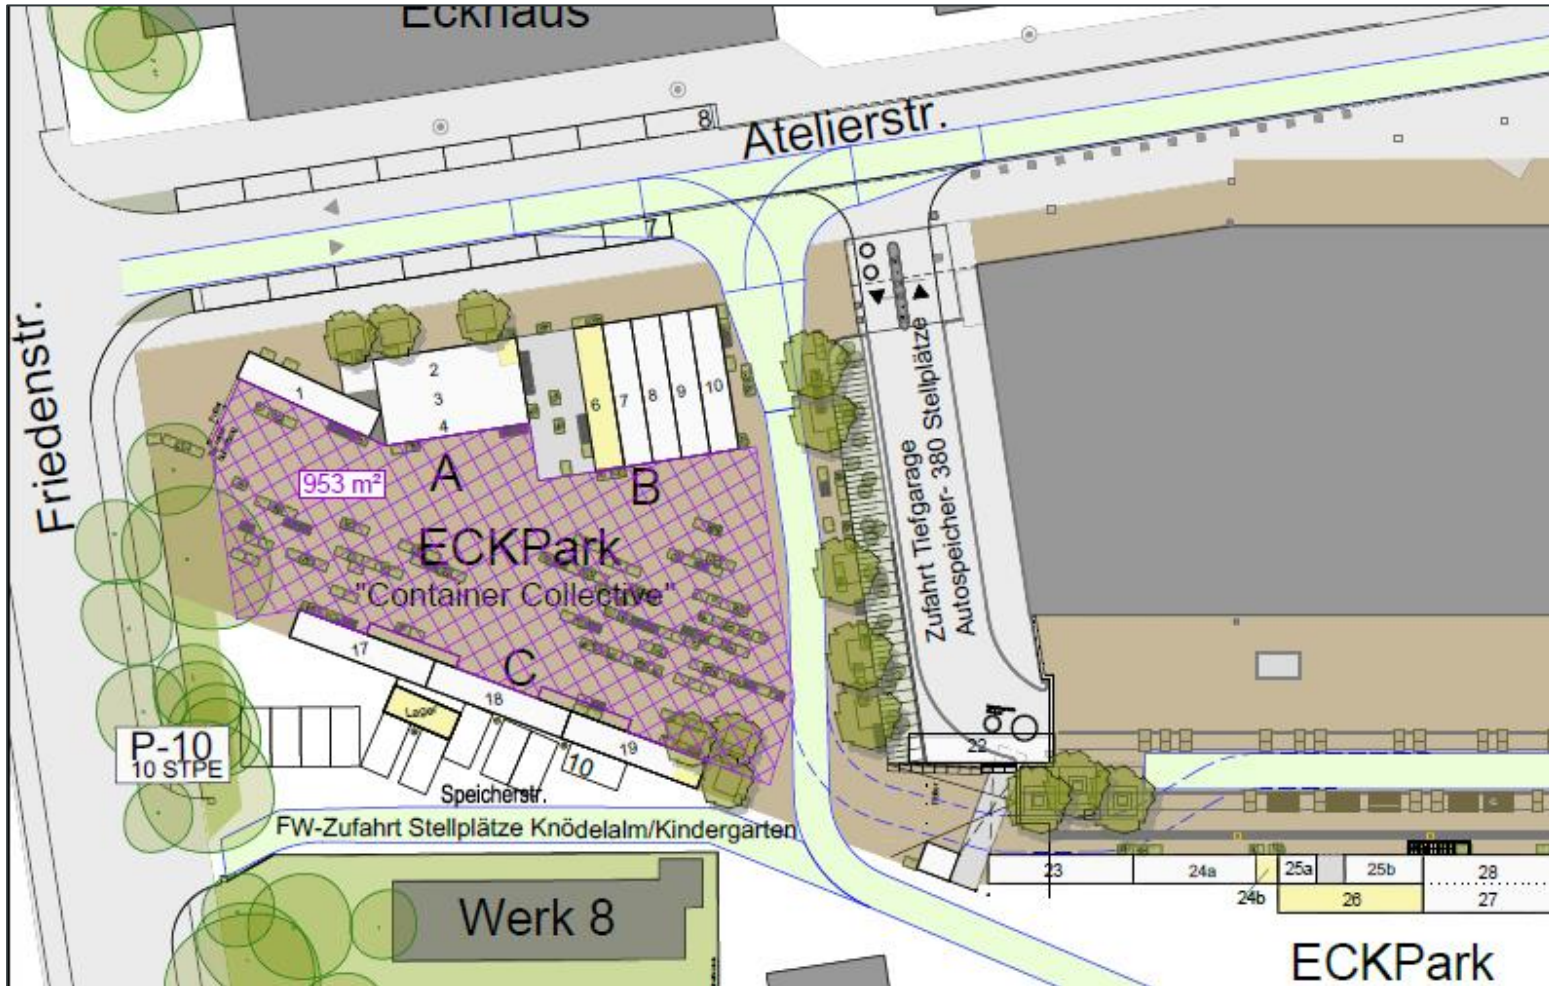

Graphic design service

Ground plan, posters, flyers, banner, wristbands, tickets and give-aways and many more.

Dimensions	Area: 953 m ² Length: up to 45 m Width: 16.17 m to 24 m
Capacity	Standing up to 1,100 pers. Theatre style seating up to 826 pers.
Driveways	Width: min. 3.5 m Height: min. 6 m, depending on access
Work equipment	Forklift, aerial device and ladders on request
WLAN bandwidth	max. download: 20 mbps max. upload: 20 mbps